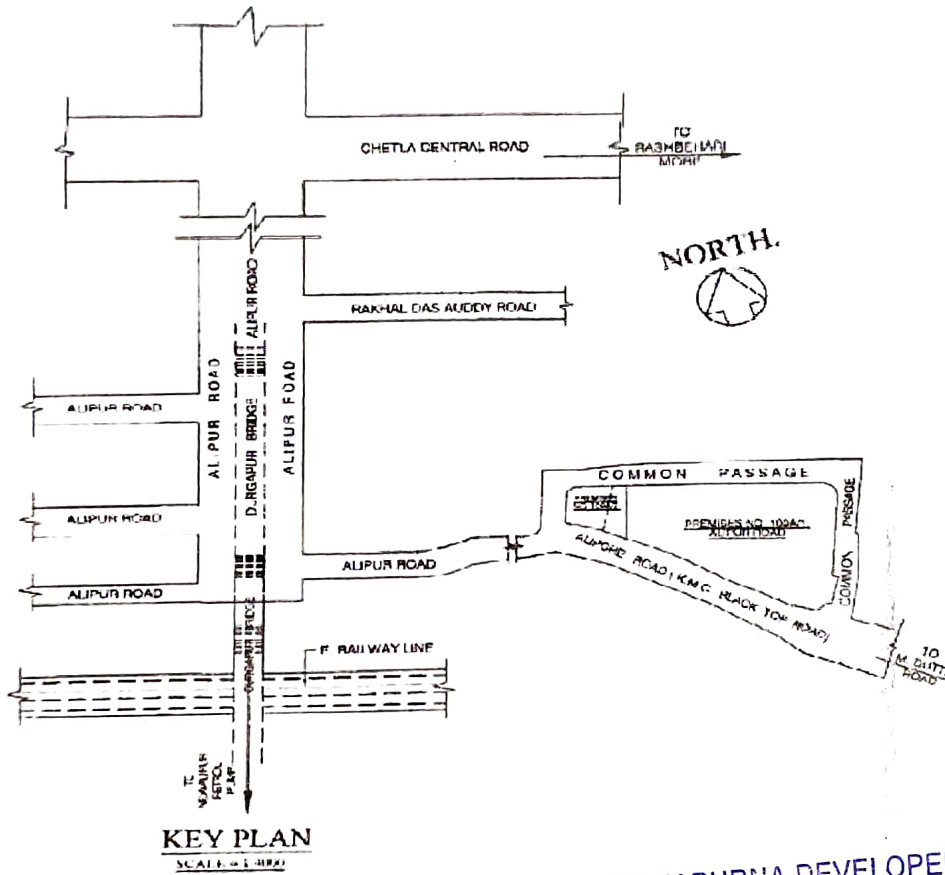

M/s. ANNAPURNA DEVELOPER

Proprietor : BIJAY SHROFF

109 A/1 ALIPORE ROAD

Kolkata-700027

Phone :9831886237

E-mail:bijayshroff@hotmail.com

LOCATION DETAILS OF THE PROJECT OF LAND DEDICATED FOR THE PROJECT DEVELOPMENT ALONGWITH ITS BOUNDARIES INCLUDING THE LATITUDE & LONGITUDE OF END – POINTS OF THE PROJECT.

DEVELOPER : “ ANNAPURNA DEVELOPER ”

PROJECT : “ ANNAPURNA RESIDENCY ”

LATITUDE : 22.304898 N
LONGITUDE : 88.200099 E

ANNAPURNA DEVELOPER
Bijay Shroff
Proprietor